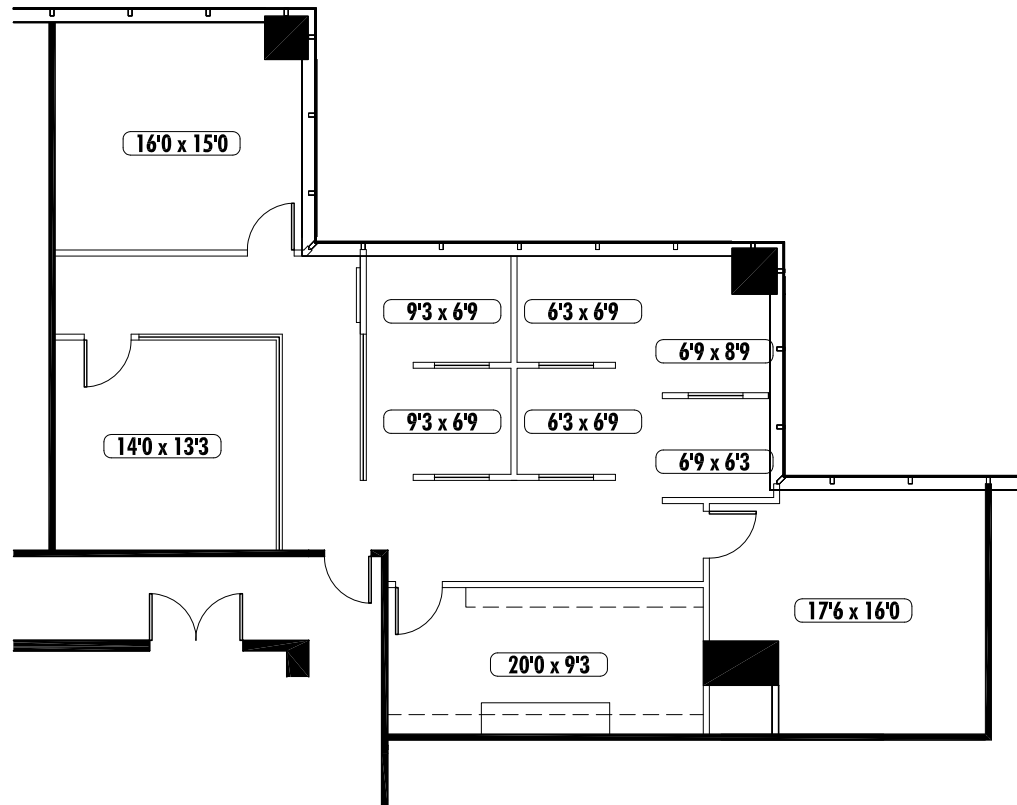

Key Plan

North

3350 Peachtree • Suite 1225 • 1,760 RSF

Available Suite